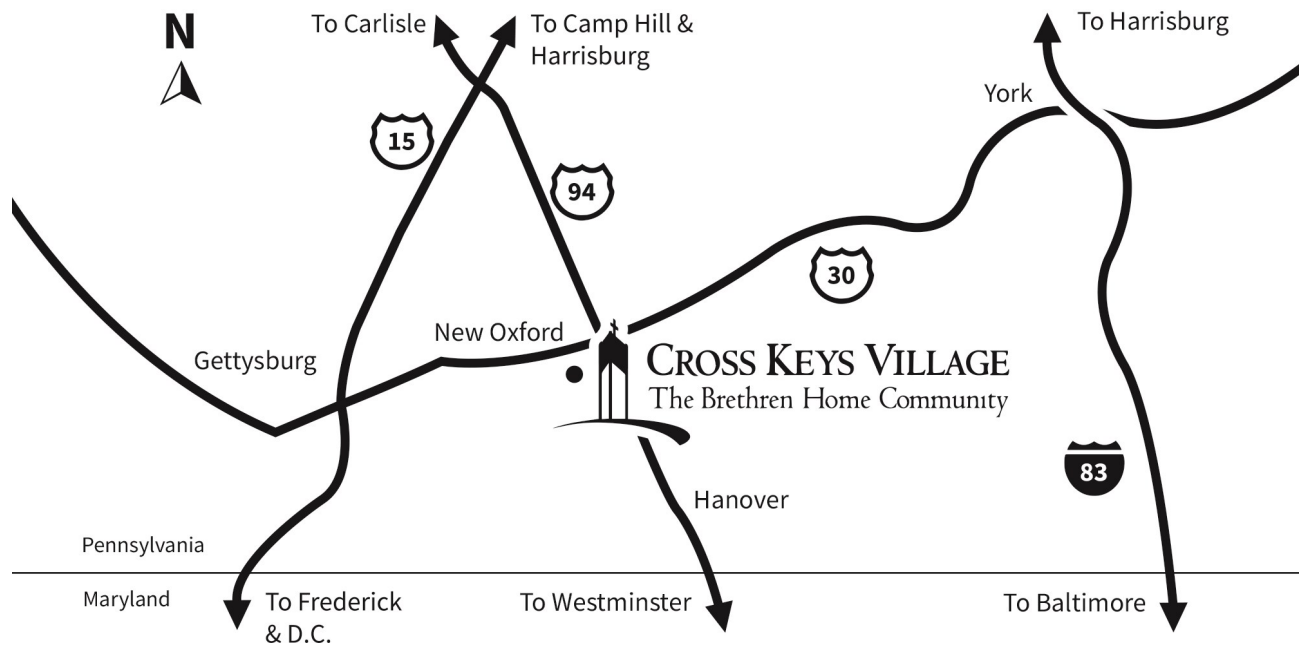

# Directions

## Memory Support at Cross Keys Village

We will be expecting you at **Cross Keys Village**, in the **Ensemble Room** which is situated in the Harmony Ridge Community Center on Harmony Drive.

**Set your GPS to 620 Harmony Drive, New Oxford.**

- Enter the village using **either of the two Village Drive entrances** (one off Route 30 and one off Route 94).
- **Turn onto Harmony Drive** at the main intersection in the middle of campus.
- Harmony Ridge is located on the left side of Harmony Drive.
- **Park in the lot near the flagpole**, and enter the building under the canopy.

**CROSS KEYS VILLAGE**  
The Brethren Home Community

[WWW.CROSSKEYSVILLAGE.ORG/SCREENING](http://WWW.CROSSKEYSVILLAGE.ORG/SCREENING)